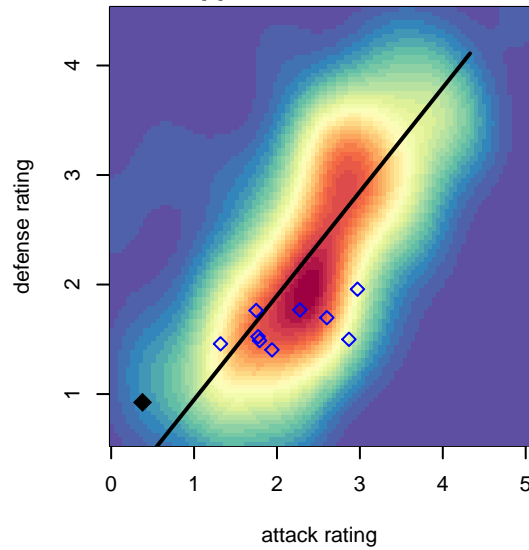

BIFC Blue G02

Bainbridge Island FC
 Bainbridge, WA
 G02 total strength=988
 attack=1.46 defense=2.52
 fall league = NPSL Div 2 (02) U16

alt names used:
 BIFC G02 BLUE (WA)
 Bainbridge Island FC G02 Blue

Venues played:
 2017 Bend Premier Cup Meghan Cox (Silver) [
 2017 NPSL Division 2 (02) U16

BIFC Blue G02
 Dots are actual minus expected GF (blue circles) and GA (red triangles).
 Blue line is smoothed change in attack strength. Red is smoothed change in defense strength.

**attack and defense variance (black dot)
relative to other teams
and top 10 in region**

**attack and defense rating
relative to others at age
and all opponents in last 13 months**

Performance relative to 13 month average