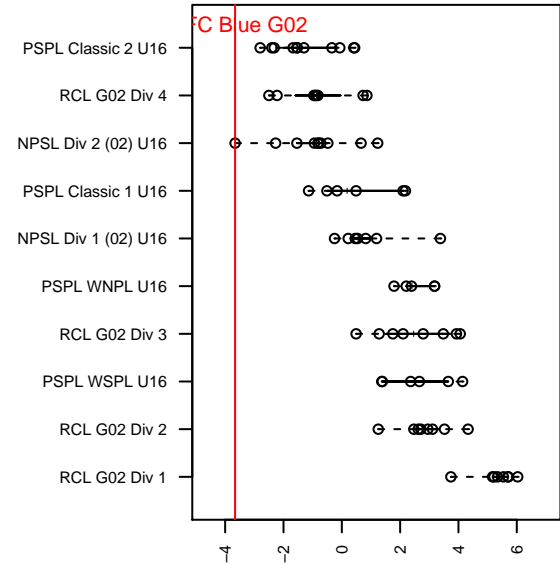

BIFC Blue G02

Bainbridge Island FC
 Bainbridge, WA
 G02 total strength=988
 attack=1.46 defense=2.52
 fall league = NPSL Div 2 (02) U16

alt names used:
 BIFC G02 BLUE (WA)
 Bainbridge Island FC G02 Blue

Venues played:
 2017 Bend Premier Cup Meghan Cox (Silver) [
 2017 NPSL Division 2 (02) U16

BIFC Blue G02
 Dots are actual minus expected GF (blue circles) and GA (red triangles).
 Blue line is smoothed change in attack strength. Red is smoothed change in defense strength.

**attack and defense variance (black dot)
relative to other teams
and top 10 in region**

**attack and defense rating
relative to others at age
and all opponents in last 13 months**

Performance relative to 13 month average

Performance relative to 13 month average

date	home		away		venue	pred.home	pred.away
2018-01-27	Mukilteo Rush Nero G02	3	BIFC Blue G02	0	2017 NPSL Division 2 (02) U16	1.92	0.26
2018-01-21	BIFC Blue G02	0	Seattle United S Blue G02	2	2017 NPSL Division 2 (02) U16	0.31	3.31
2018-01-13	Seattle United NE Blue G02	0	BIFC Blue G02	1	2017 NPSL Division 2 (02) U16	1.94	0.34
2018-01-06	NSC White Adrenaline G02	1	BIFC Blue G02	0	2017 NPSL Division 2 (02) U16	2.25	0.28
2017-12-09	BIFC Blue G02	1	Irish FC Gators G02	3	2017 NPSL Division 2 (02) U16	0.38	2.72
2017-12-03	BIFC Blue G02	0	LSDSC Ladybugs G02	7	2017 NPSL Division 2 (02) U16	0.25	5.65
2017-08-13	Bend FC Timbers Black G02	10	BIFC Blue G02	0	2017 Bend Premier Cup Meghan Cox (Silver	6.73	0.35
2017-08-12	BIFC Blue G02	0	Bend FC Timbers Black G02	6	2017 Bend Premier Cup Meghan Cox (Silver	0.35	6.73
2017-08-12	BIFC Blue G02	0	Pelada FA McKenzie Strykers FC G02	4	2017 Bend Premier Cup Meghan Cox (Silver	0.25	5.13
2017-08-12	BIFC Blue G02	1	AC United Freedom G02	8	2017 Bend Premier Cup Meghan Cox (Silver	0.22	7.63